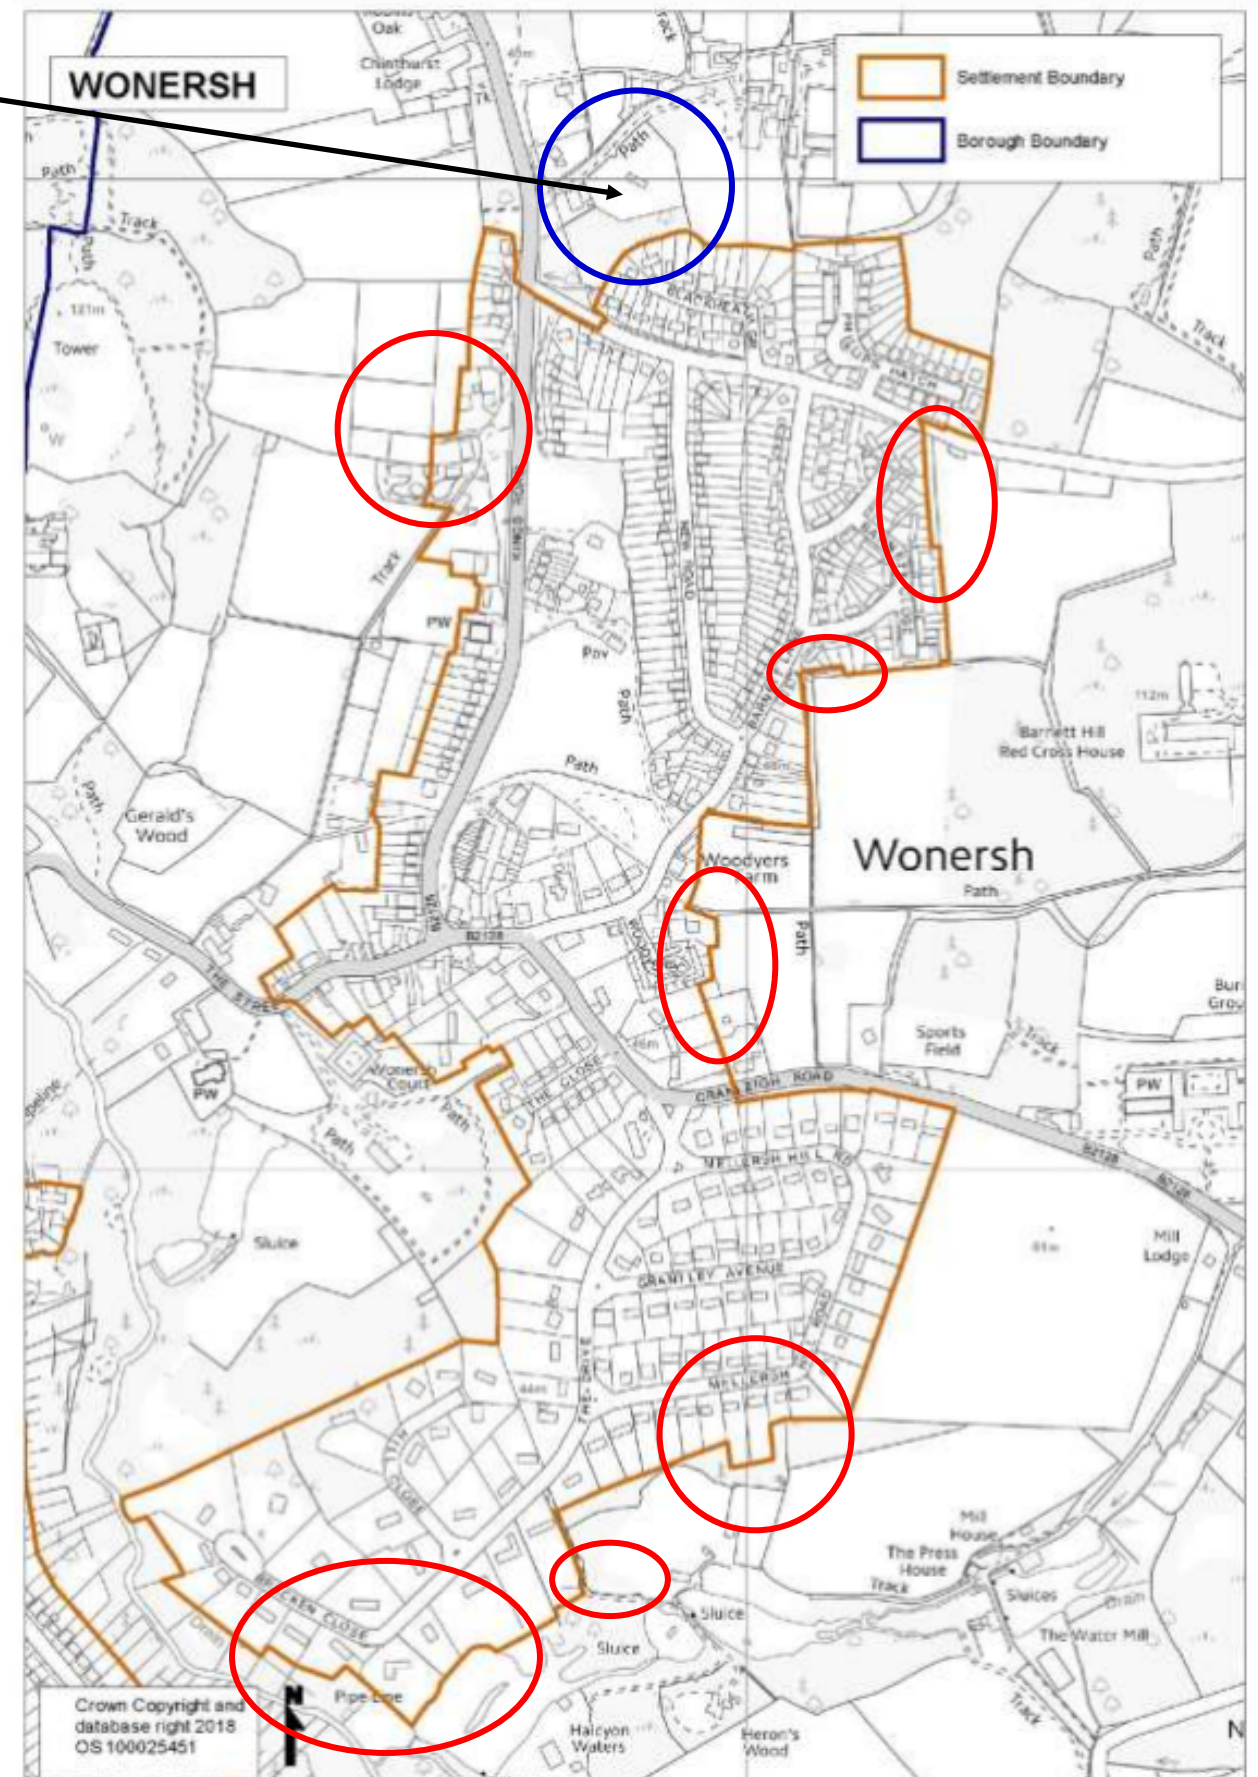

2002 Waverley Local Plan

Location of the submission site

Draft Waverley Local Plan Part 2

 = changes to settlement boundary